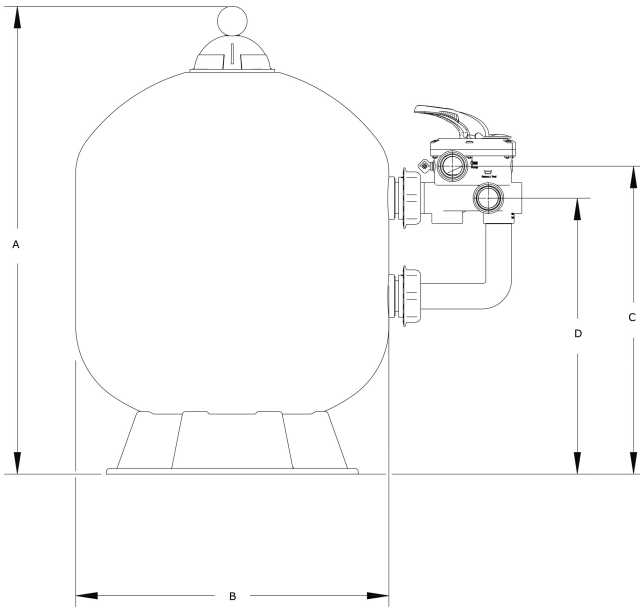

# Sand filter PP 1 1/2" female thread 3,75bar beige type S620 (7043243)

# TECHNICAL SPECIFICATIONS

Colour	beige
Material	PP
Connection	female thread
Pressure	3,75 bar
Max. temp.	40 °C
Type	S620
Capacity	14 m <sup>3</sup> /h
Size	1 1/2"
Diameter	620 mm
Weight	14 kg
Sand	150 kg
Filter area	0.29 m <sup>2</sup>
Max. pool vol.	70 m <sup>3</sup>

## DIMENSIONS

A	830 mm
B	24.5 "

B 25 " inch

B 620 mm

C 449 mm

D 299 mm

## PRODUCT INFORMATION

Features:

- High quality PP filter tank
- Extremely high maximum working pressure up to 3,75 bar
- 6-way valve included

**Last modified date: 25/02/2026**

Bosta UK Ltd.  
Reflection House