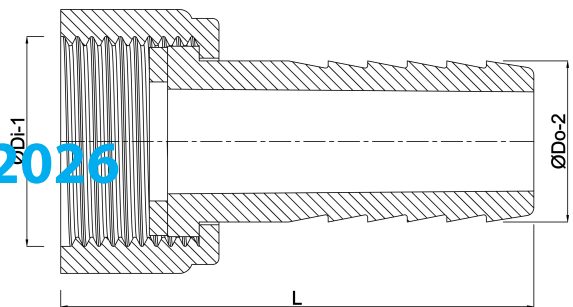

**Hose tail 2/3 union adaptor PP
1" x 20 mm female threaded
nut x hose tail 6bar grey
(0330233)**

TECHNICAL SPECIFICATIONS

Colour	grey
Material	PP
Material seal	EPDM
Connection	female threaded nut x hose tail
Pressure	6 bar
Max. temp.	80 °C
Size	1" x 20 mm

DIMENSIONS

L	57 mm
Lq-2	30.5 mm
ØDi-1	1 "
ØDo-2	20 mm

Last modified date: 21/02/2026

Bosta UK Ltd.
Reflection House
Olding Road
Bury St. Edmunds
Suffolk
IP33 3TA
T +44 (0) 1284 716580
E enquiries@bosta.co.uk
<http://www.bosta.com>