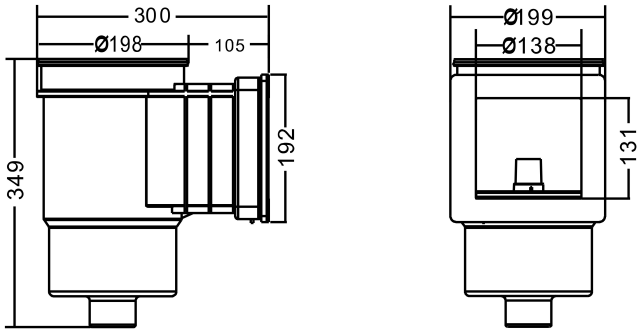

Flotide Skimmer 1 1/2" female thread white rectangular type standard (0181016)

FLOTIDE

TECHNICAL SPECIFICATIONS

Colour white

Type standard

Suitable for liner pools

Model rectangular

Connection female thread

Width 215 mm

Size 1 1/2"

DIMENSIONS

A 300 mm

B 349 mm

C 199 mm

D 192 mm

E 198 mm

F 105 mm

G 138 mm

H 131 mm

Last modified date: 20/02/2026

Bosta UK Ltd.
Reflection House
Olding Road
Bury St. Edmunds
Suffolk
IP33 3TA
T +44 (0) 1284 716580
E enquiries@bosta.co.uk
<http://www.bosta.com>