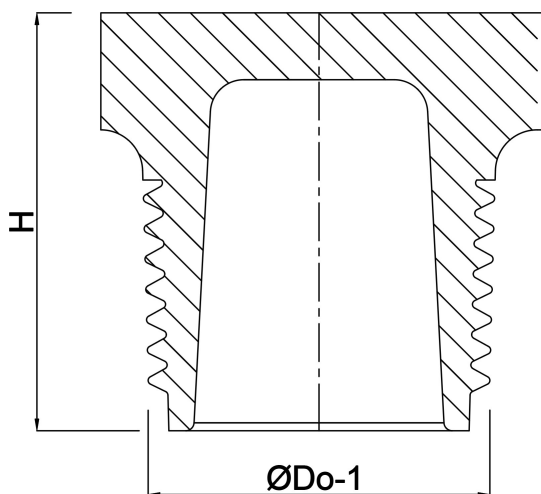

**Profec Nr. 290 Hexagon plug
stainless steel 316 3" male
thread 16bar (0080353)**

TECHNICAL SPECIFICATIONS

Material stainless steel 316

Connection male thread

Fitting nr. Nr. 290

Pressure 16 bar

Max. temp. 100 °C

Size 3"

DIMENSIONS

H 42 mm

ØDi-1 78.5 mm

ØDo-1 3 "

Last modified date: 20/02/2026

Bosta UK Ltd.
Reflection House
Olding Road
Bury St. Edmunds
Suffolk
IP33 3TA
T +44 (0) 1284 716580
E enquiries@bosta.co.uk
<http://www.bosta.com>