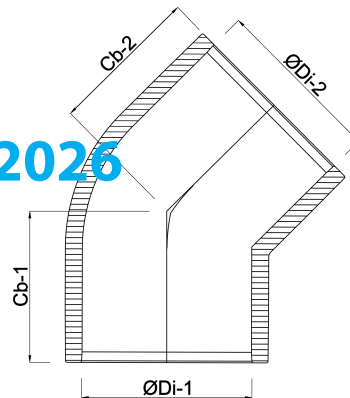

TECHNICAL SPECIFICATIONS

Colour	grey
Material	PVC-U
Size	75 mm
Connection	glue socket
Pressure	16 bar

DIMENSIONS

Cb-1	62 mm
Cb-2	62 mm
ØDi-1	75 mm
ØDi-2	75 mm
β	45 °

Last modified date: 24/02/2026

Bosta UK Ltd.
Reflection House
Olding Road