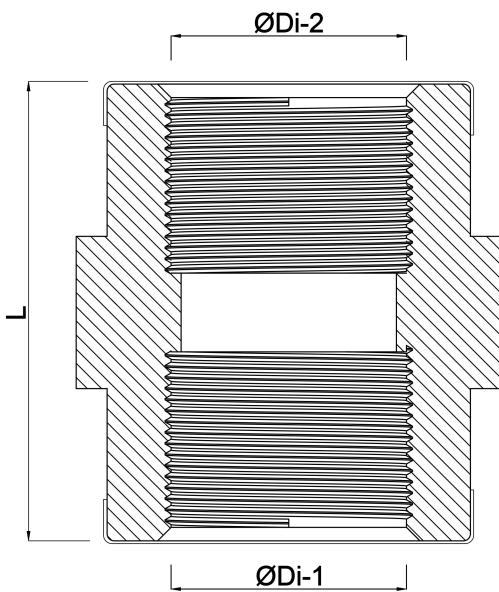

# Socket PP 1/2" female thread 10bar beige (0330415)

# TECHNICAL SPECIFICATIONS

Colour	beige
Material	PP
Connection	female thread
Pressure	10 bar
Size	1/2"

## DIMENSIONS

L	35 mm
ØDi-1	1/2 "
ØDi-2	1/2 "

**Last modified date: 21/02/2026**

Bosta UK Ltd.  
Reflection House  
Olding Road  
Bury St. Edmunds  
Suffolk  
IP33 3TA  
T +44 (0) 1284 716580  
E [enquiries@bosta.co.uk](mailto:enquiries@bosta.co.uk)  
<http://www.bosta.com>