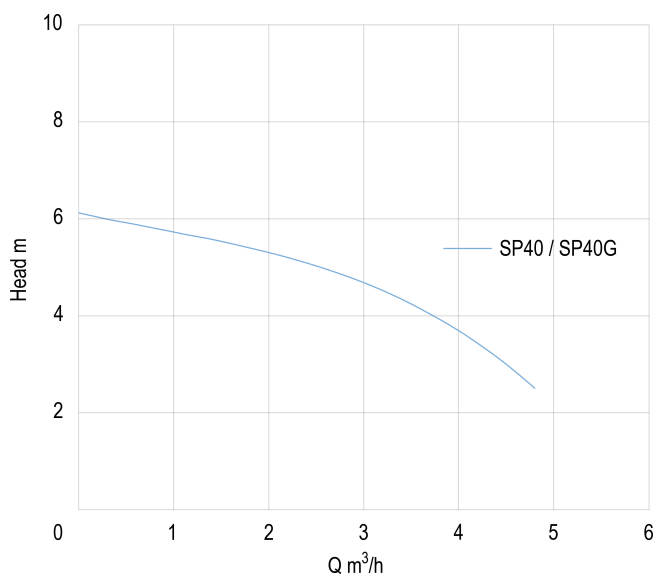

Size 1"

Float not included

DIMENSIONS

H-1 250 mm

H-2 230 mm

W-1 150 mm

Last modified date: 19/05/2026

Bosta UK Ltd.
Reflection House
Olding Road
Bury St. Edmunds
Suffolk
IP33 3TA
T +44 (0) 1284 716580