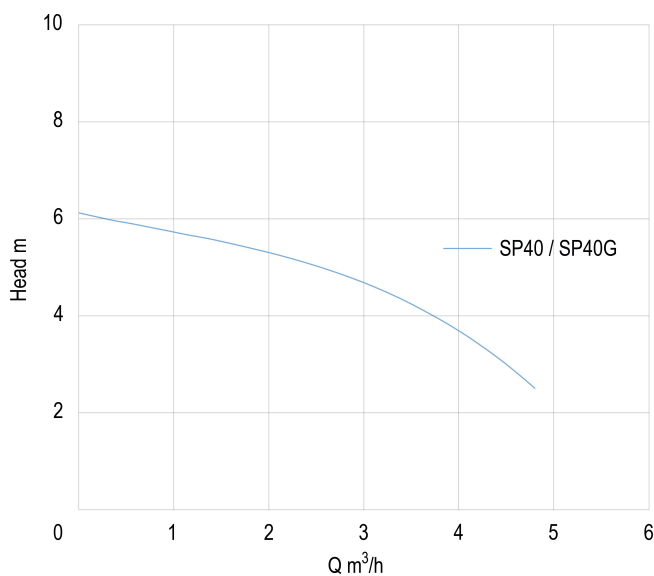

Foras Submersible pump PP 1" 1A 230VAC green type SP40 (0920870)

TECHNICAL SPECIFICATIONS

Colour green

Material PP

Output Power 0,4 HP

Pump body PP

Material impeller 1 noryl

MWC 6,1 m

Minimum ambient temperature 5 °C

Type SP40

Size 1"

Float not included

DIMENSIONS

H-1 250 mm

H-2 230 mm

W-1 150 mm