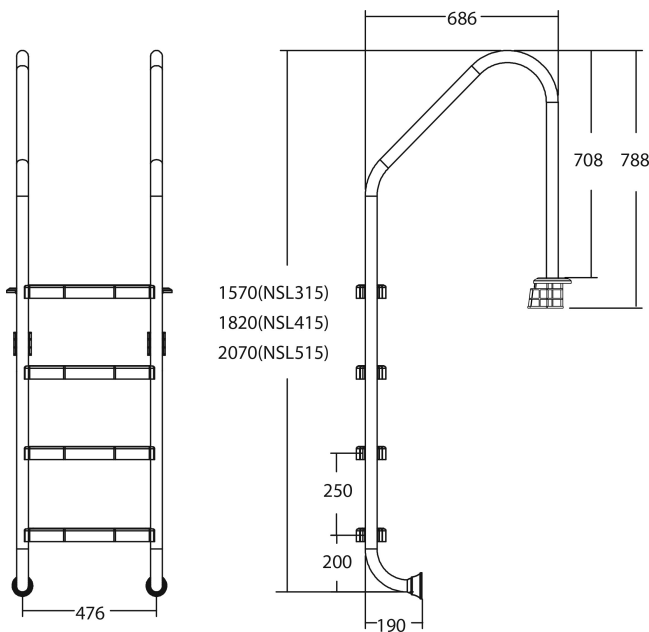

Flotide Pool steps stainless steel 304 type anchor wide model 5 steps (7026925)

FLOTIDE

TECHNICAL SPECIFICATIONS

Type anchor wide model

Material stainless steel 304

Number of Steps 5

PRODUCT INFORMATION

Flotide pool ladder (wide model) is attached 496 mm behind the pool edge. All ladders include an anti-slip pad.