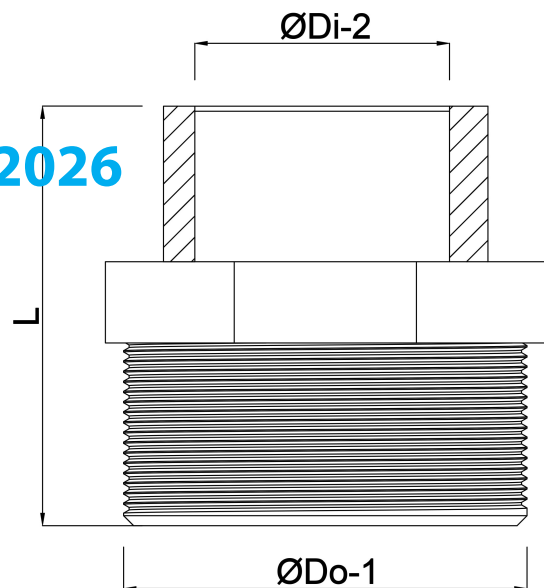

**Profec Reducer nipple PVC-U 2"
x 1 1/4" male thread x female
thread 10bar grey (0100208)**

TECHNICAL SPECIFICATIONS

Colour	grey
Material	PVC-U
Connection	male thread x female thread
Pressure	10 bar
Size	2" x 1 1/4"

DIMENSIONS

L	58 mm
ØDi-2	1 1/4 "
ØDo-1	2 "

Last modified date: 20/02/2026

Bosta UK Ltd.
Reflection House
Olding Road
Bury St. Edmunds
Suffolk
IP33 3TA
T +44 (0) 1284 716580
E enquiries@bosta.co.uk

<http://www.bosta.com>