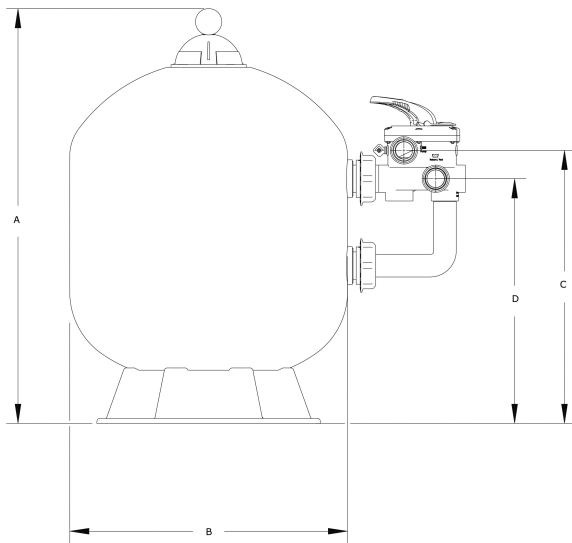

Norsup Sand filter PP 1 1/2" female thread 3,75bar grey type S530 (7024553)

NORSUP

TECHNICAL SPECIFICATIONS

Colour	grey
Material	PP
Connection	female thread
Pressure	3,75 bar
Max. temp.	40 °C
Type	S530
Capacity	10 m ³ /h
Size	1 1/2"
Diameter	530 mm
Weight	12 kg
Sand	100 kg
Filter area	0.22 m ²
Max. pool vol.	50 m ³

DIMENSIONS

A	795 mm
B	21 "

B 21 " inch

B 530 mm

C 431 mm

D 281 mm

PRODUCT INFORMATION

- High quality PP filter tank
- Extremely high maximum working pressure up to 3,75 bar
- Praher 6-way valve included
- 10 years tank warranty + 5 years valve warranty