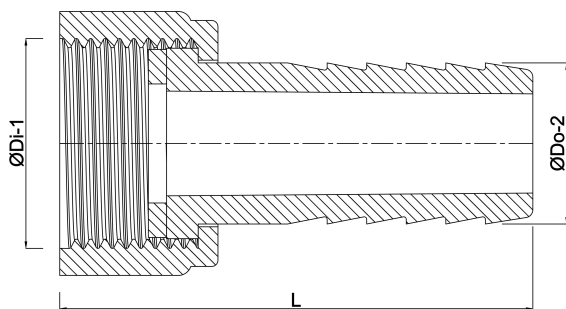

**Hose tail 2/3 union adaptor PP
1/2" x 13 mm female threaded
nut x hose tail 6bar grey
(0330225)**

TECHNICAL SPECIFICATIONS

Colour	grey
Material	PP
Material seal	EPDM
Connection	female threaded nut x hose tail
Pressure	6 bar
Max. temp.	80 °C
Size	1/2" x 13 mm

DIMENSIONS

L	49 mm
ØDi-1	1/2 "
ØDo-2	13 mm
Lq-2	25 mm

Last modified date: 10/10/2025

Bosta UK Ltd.
Reflection House
Olding Road
Bury St. Edmunds
Suffolk
IP33 3TA
T +44 (0) 1284 716580
E enquiries@bosta.co.uk
<http://www.bosta.com>