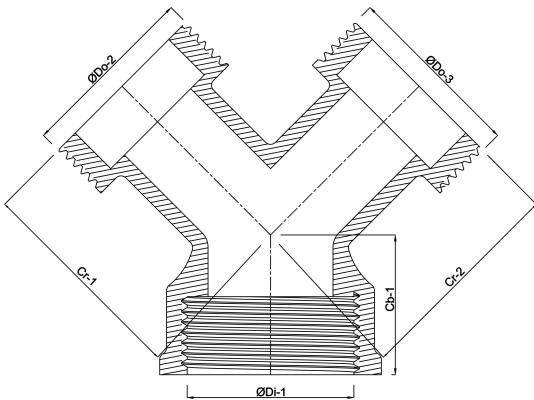

**Profec Quick coupler Y-piece
brass 3/4" male thread x male
thread x female thread 30bar
(0420529)**

TECHNICAL SPECIFICATIONS

Material	brass
Connection	male thread x male thread x female thread
Max. temperature	120 °C
Pressure	30 bar
Max. temp.	120 °C
Size	3/4"

DIMENSIONS

Cb-1	25.5 mm
Cr-1	30 mm
Cr-2	30 mm
ØDi-1	3/4 "

Last modified date: 24/02/2026

Bosta UK Ltd.
Reflection House
Olding Road
Bury St. Edmunds
Suffolk
IP33 3TA
T +44 (0) 1284 716580
E enquiries@bosta.co.uk
<http://www.bosta.com>