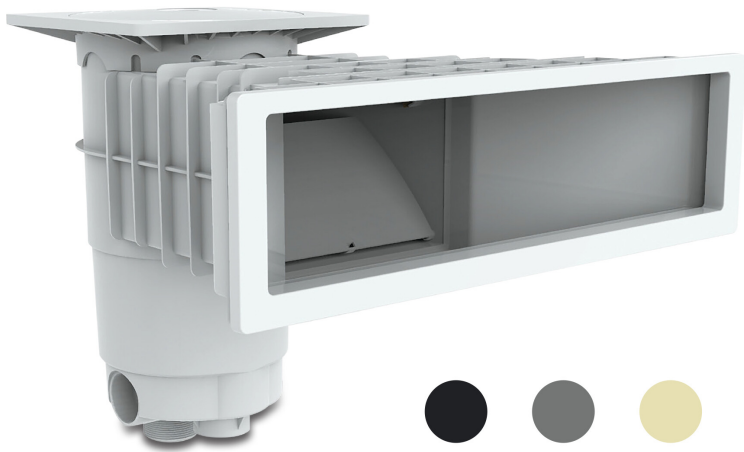

Weltico Skimmer ABS 1 1/2" x 2" female thread anthracite type A500 Design (7039319)

weltico

TECHNICAL SPECIFICATIONS

Type	A500 Design
Material	ABS/stainless steel
Suitable for	concrete/liner
Connection	female thread
Colour	anthracite
Size	1 1/2" x 2"

DIMENSIONS

A	583 mm
B	443 mm
C	542 mm
D	157.5 mm
E	266 mm
F	317 mm
G	494.7 mm
H	118.7 mm

PRODUCT INFORMATION

Approx. 7 m³/h (at a rate of 1.5 m/s) if connected to the 1 1/2" outlet with a Ø50 pipe
Approx. 10 m³/h (at a rate of 1.5 m/s) if connected to the 2" outlet with a Ø63 pipe