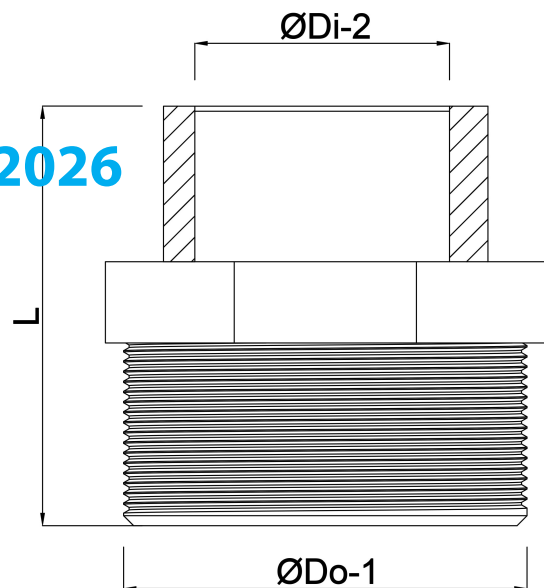

**Profec Reducer nipple PVC-U 2"
x 4" male thread x female
thread 10bar grey (7027468)**

TECHNICAL SPECIFICATIONS

Colour	grey
Material	PVC-U
Connection	male thread x female thread
Pressure	10 bar
Size	2" x 4"

DIMENSIONS

L	100 mm
ØDi-2	4 "
ØDo-1	2 "

Last modified date: 23/02/2026

Bosta UK Ltd.
Reflection House
Olding Road
Bury St. Edmunds
Suffolk
IP33 3TA
T +44 (0) 1284 716580
E enquiries@bosta.co.uk

<http://www.bosta.com>