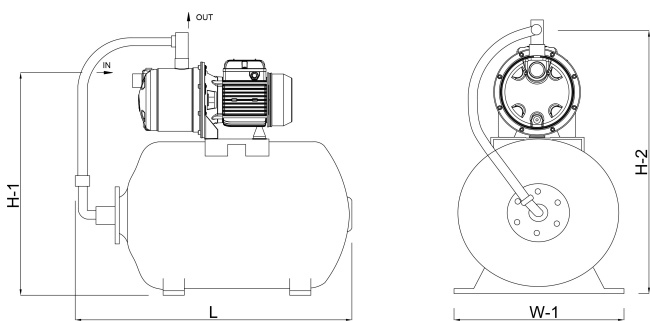

**Foras Pressure set cast iron 1"
female thread 6bar 3,6A
230VAC blue 24ltr type JA 86 N
(7034784)**

FORAS
WATER PUMPS

TECHNICAL SPECIFICATIONS

Colour blue

Material cast iron

Pump body cast iron

Material impeller 1 noryl

Maximum ambient temperature 40 °C

Type JA 86 N

Max. head 47,5 m

Size 1"

Power 0.59 kW

Ampere 3,6 A

Max flow rate 3.3 m³/h

Pressure 6 bar

DIMENSIONS

H-1 420 mm

H-2 525 mm

L 560 mm

Length 560 mm

W-1 260 mm

Width 260 mm

PRODUCT INFORMATION

Complete with 24 ltr. horizontal tank, pressure gauge and pressure switch. Ready for installation by a qualified electrician. Pump will be supplied with cable and DIN plug. UK / DIN plug included for UK deliveries