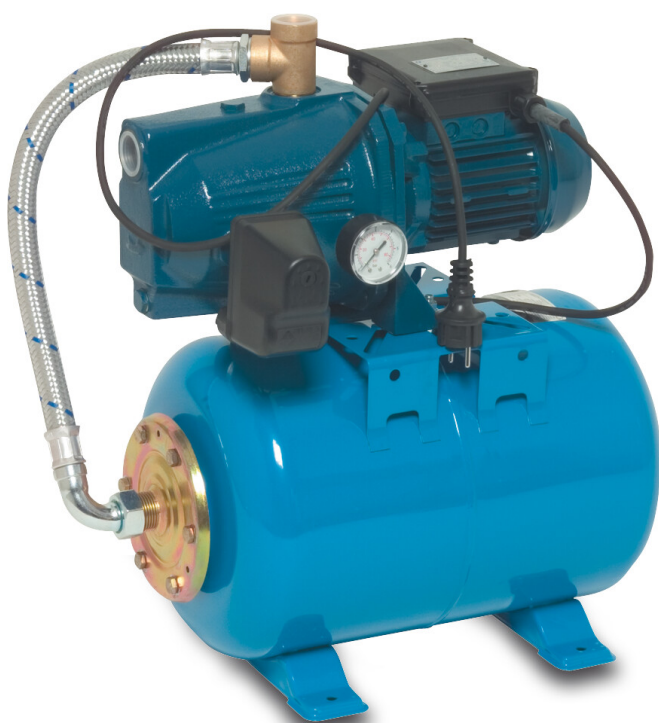

**Foras Pressure set cast iron 1"
female thread 6bar 3,6A
230VAC blue 24ltr type JA 86 N
(7034784)**

FORAS
WATER PUMPS

TECHNICAL SPECIFICATIONS

Colour blue

Material cast iron

Pump body cast iron

Material impeller 1 noryl

Tank 24ltr ltr

Connection female thread

Voltage 230VAC

Max. temperature 50 °C

Minimum medium temperature 0 °C
(continuous)

Impellers 1

Height 525 mm

Press 1 "

Maximum ambient temperature 40 °C

Type JA 86 N

Max. head 47,5 m

Size 1"

Power 0.59 kW

Ampere 3,6 A

Max flow rate 3.3 m³/h

Pressure 6 bar

Complete with 24 ltr. horizontal tank, pressure gauge and pressure switch. Ready for installation by a qualified electrician. Pump will be supplied with cable and DIN plug. UK / DIN plug included for UK deliveries