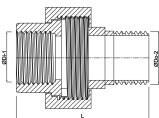

**Profec Nr. 331 Union coupler
stainless steel 316 1 1/2"
female thread x male thread
10bar type flat (0080697)**

TECHNICAL SPECIFICATIONS

Type	flat
Material	stainless steel 316
Material seal	teflon
Connection	female thread x male thread
Fitting nr.	Nr. 331
Pressure	10 bar
Size	1 1/2"
Length	79 mm
Outer ø	67 mm

DIMENSIONS

Kn	67 mm
L	79 mm
ØDi-1	1 1/2 "
ØDo-2	1 1/2 "

Last modified date: 20/02/2026

Bosta UK Ltd.
Reflection House
Olding Road
Bury St. Edmunds
Suffolk
IP33 3TA
T +44 (0) 1284 716580
E enquiries@bosta.co.uk
<http://www.bosta.com>