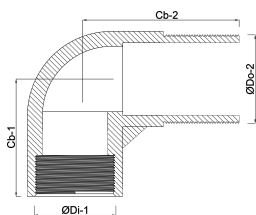

**Profec Nr. 92 Elbow 90° cast
iron black 1 1/2" female thread
x male thread 25bar DVGW
(1109208)**

TECHNICAL SPECIFICATIONS

Material	cast iron black
Approval	DVGW
Connection	female thread x male thread
Fitting nr.	Nr. 92
Temperature range	-20°C - 120°C
Pressure	25 bar
Size	1 1/2"

DIMENSIONS

Cb-1	50 mm
Cb-2	65 mm
ØDi-1	1 1/2 "
ØDo-2	1 1/2 "
β	90 °

Last modified date: 22/02/2026

Bosta UK Ltd.
Reflection House
Olding Road
Bury St. Edmunds
Suffolk
IP33 3TA
T +44 (0) 1284 716580
E enquiries@bosta.co.uk
<http://www.bosta.com>