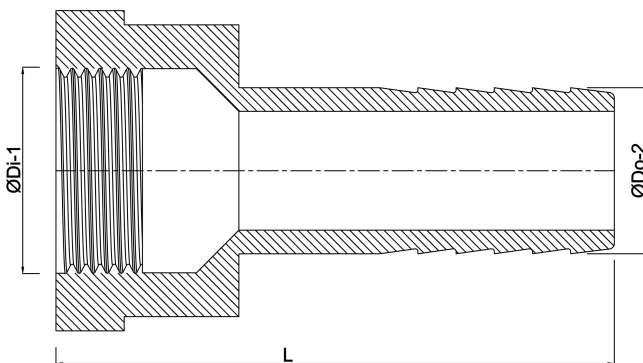

**Profec Barbed adaptor
stainless steel 316 1 1/2" x 38
mm female thread x hose tail
16bar (7043868)**

TECHNICAL SPECIFICATIONS

Material stainless steel 316

Connection female thread x hose tail

Pressure 16 bar

Size 1 1/2" x 38 mm

Spanner 55.5

DIMENSIONS

L 87.5 mm

ØDi-1 1 1/2 "

ØDo-2 38 mm

Last modified date: 25/02/2026

Bosta UK Ltd.
Reflection House
Olding Road
Bury St. Edmunds
Suffolk
IP33 3TA
T +44 (0) 1284 716580
E enquiries@bosta.co.uk
<http://www.bosta.com>