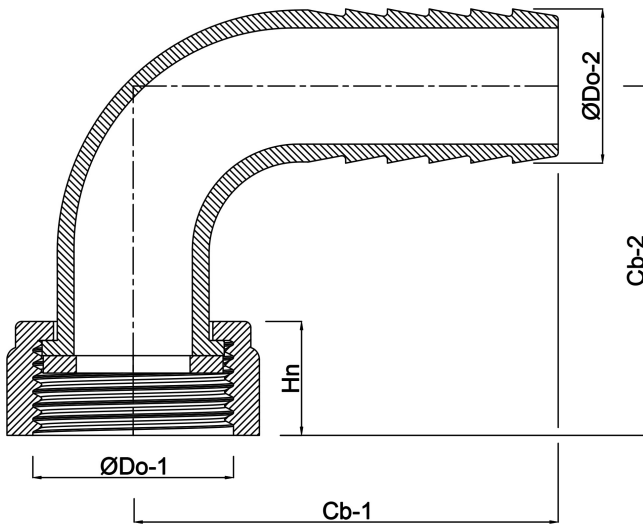

**Profec Hose tail 2/3 union
adaptor elbow 90° brass 3/4" x
13 mm female threaded nut x
hose tail type flat seal
(0423362)**

TECHNICAL SPECIFICATIONS

Type	flat seal
Material	brass
Material seal	EPDM
Connection	female threaded nut x hose tail
Max. temperature	120 °C
Max. temp.	120 °C
Size	3/4" x 13 mm

DIMENSIONS

Cb-1	43.8 mm
Cb-2	25.5 mm
F-1	10 mm
Hn	8.5 mm
P-1	25 mm
ØDi-1	3/4 "
ØDo-2	13 mm
β	90 °

Last modified date: 21/02/2026

Bosta UK Ltd.
Reflection House
Olding Road
Bury St. Edmunds
Suffolk
IP33 3TA
T +44 (0) 1284 716580
E enquiries@bosta.co.uk
<http://www.bosta.com>