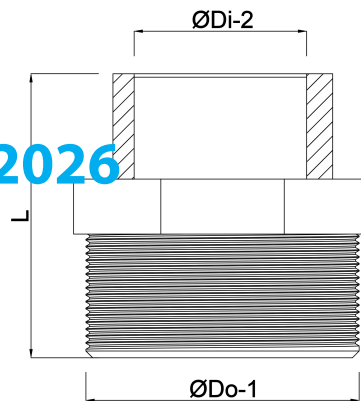

**Profec Reducer nipple PVC-U 3"
x 2 1/2" male thread x female
thread 10bar grey (0100216)**

TECHNICAL SPECIFICATIONS

Colour	grey
Material	PVC-U
Connection	male thread x female thread
Pressure	10 bar
Size	3" x 2 1/2"

DIMENSIONS

F-1	33.3 mm
F-2	30.2 mm
L	77 mm
ØDi-2	2 1/2 "
ØDo-1	3 "

Last modified date: 20/02/2026

Bosta UK Ltd.
Reflection House
Olding Road

Bury St. Edmunds
Suffolk
IP33 3TA
T +44 (0) 1284 716580
E enquiries@bosta.co.uk
<http://www.bosta.com>