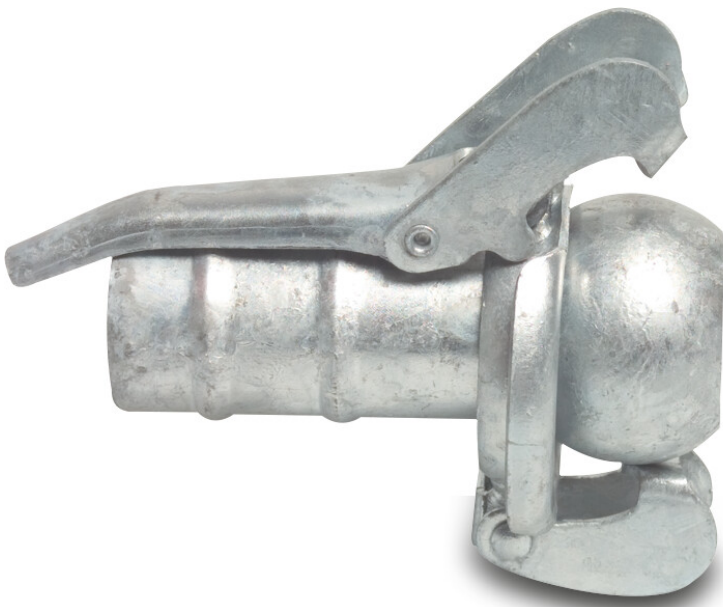

**Quick coupler adaptor steel  
galvanised 50 mm x 38 mm  
male part Bauer x hose tail  
type Bauer S77 (7039491)**

# TECHNICAL SPECIFICATIONS

Type	Bauer
------	-------

Material	steel
----------	-------

Surface treatment	galvanised
-------------------	------------

Connection	male part Bauer x hose tail
------------	-----------------------------