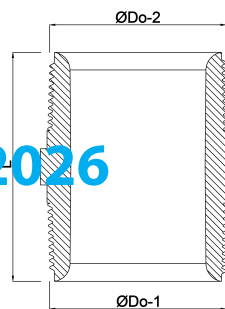

Profec Nipple hexagonal PVC-U
1/2" male thread 10bar grey
(0110536)

TECHNICAL SPECIFICATIONS

Colour	grey
Material	PVC-U
Connection	male thread
Pressure	10 bar
Size	1/2"

DIMENSIONS

F-1	15 mm
F-2	15 mm
K-1	22 mm
L	45 mm
ØDo-1	1/2 "
ØDo-2	1/2 "