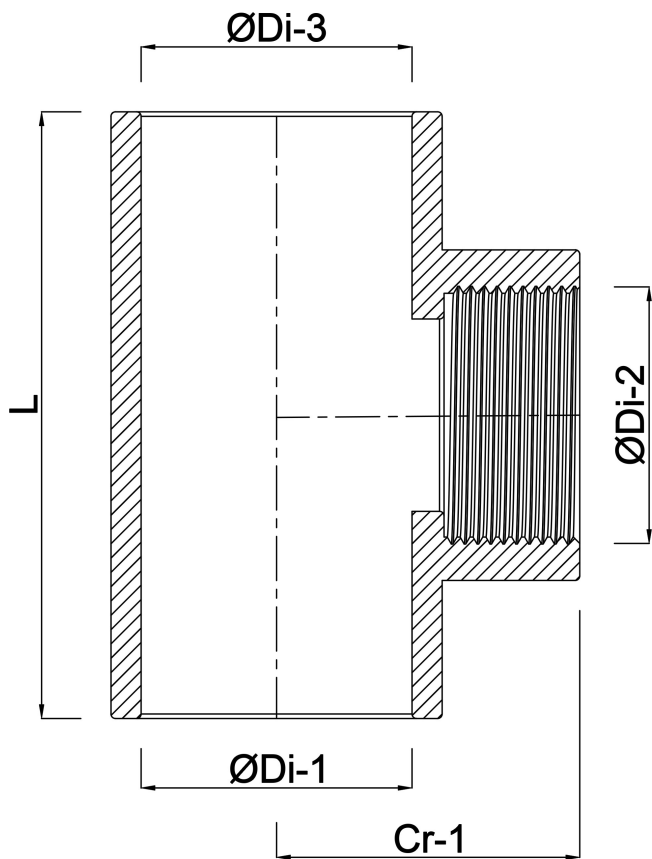

**VDL Adaptor T-piece 90° PVC-U  
16 mm x 3/8" x 16 mm glue  
socket x female thread x glue  
socket 16bar grey type  
reinforced (7002546)**

**VL Van de Lande**

# TECHNICAL SPECIFICATIONS

Colour	grey
Material	PVC-U
Type	reinforced
Size	16 mm x 3/8" x 16 mm
Connection	glue socket x female thread x glue socket
Pressure	16 bar

## DIMENSIONS

Cr-1	23 mm
F-2	12 mm
L	23 mm
P-1	14 mm
P-3	14 mm
ØDi-1	16 mm
ØDi-2	3/8 "
ØDi-3	16 mm
β	90 °

**Last modified date: 22/02/2026**

Bosta UK Ltd.  
Reflection House  
Olding Road  
Bury St. Edmunds  
Suffolk  
IP33 3TA  
T +44 (0) 1284 716580  
E [enquiries@bosta.co.uk](mailto:enquiries@bosta.co.uk)  
<http://www.bosta.com>