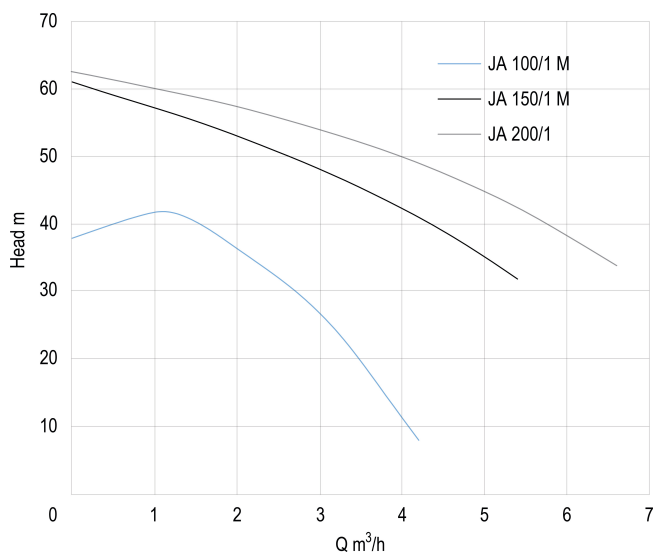

Ampere

10,3 A

Max flow rate

6.6 m³/h

PRODUCT INFORMATION

Composed of tank, pressure switch, flexible hose, pressure gauge, 3- or 5-way coupling, connectors and Foras jet pump.

Ready for assembly and installation by qualified electrician. Type M is supplied with cable and Din plug

Last modified date: 07/05/2026

Bosta UK Ltd.
Reflection House
Olding Road
Bury St. Edmunds
Suffolk
IP33 3TA
T +44 (0) 1284 716580
E enquiries@bosta.co.uk
<http://www.bosta.com>