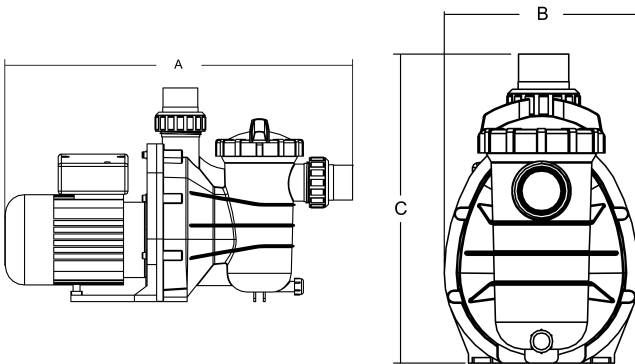

**Flotide Pool pump 50 mm / 1
1/2" metric/imperial glue
socket 3,5A 230VAC black type
SS 075 UK plug with RCD plug
(7030247)**

FLOTIDE

TECHNICAL SPECIFICATIONS

Colour	black
Shaft	stainless steel 316
Material seal	stainless steel 316
Connection	metric/imperial glue socket
Type	UK plug
Voltage	230VAC
Max. temperature	40 °C
Width	211 mm
Height	340 mm
Frequency	50 Hz
IP value	IPX5
Type	SS 075
Capacity	14,4 m ³ /h
Output Power	0,75 HP
MWC	8 m
Size	50 mm / 1 1/2"
Length	552 mm

Weight 9.01 kg

Power 0.75 kW

Ampere 3,5 A

Noise level 60 dB

BEP Capacity 12

BEP Head 4.5

DIMENSIONS

A 552 mm

B 211 mm

C 340 mm

PRODUCT INFORMATION

This pump is designed for medium sized domestic swimming pools. Low energy consumption, quiet running.

Features:

- Connection: metric / imperial glue socket
- Transparent lid for easy checking
- NSK bearing
- Insulation: Class B
- IP55 protection
- Built in thermal protection
- Supplied including metric & imperial unions
- Supplied with RCD differential plug
- UK 3-pin plug included