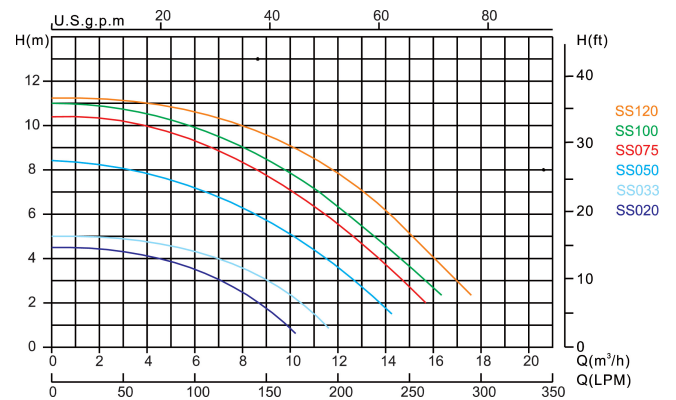

**Flotide Pool pump 50 mm / 1
1/2" metric/imperial glue
socket 3,5A 230VAC black type
SS 075 UK plug with RCD plug
(7030247)**

FLOTIDE

TECHNICAL SPECIFICATIONS

Colour	black
Shaft	stainless steel 316
Material seal	stainless steel 316
Connection	metric/imperial glue socket
Type	UK plug
Voltage	230VAC
Max. temperature	40 °C
Width	211 mm
Height	340 mm
Frequency	50 Hz
IP value	IPX5
Type	SS 075
Capacity	14,4 m ³ /h
Output Power	0,75 HP
MWC	8 m
Size	50 mm / 1 1/2"
Length	552 mm

Weight 9.01 kg

Power 0.75 kW

Ampere 3,5 A

Noise level 60 dB

BEP Capacity 12

BEP Head 4.5

DIMENSIONS

A 552 mm

B 211 mm

C 340 mm

PRODUCT INFORMATION

This pump is designed for medium sized domestic swimming pools. Low energy consumption, quiet running.

Features:

- Connection: metric / imperial glue socket
- Transparent lid for easy checking
- NSK bearing
- Insulation: Class B
- IP55 protection
- Built in thermal protection
- Supplied including metric & imperial unions
- Supplied with RCD differential plug
- UK 3-pin plug included