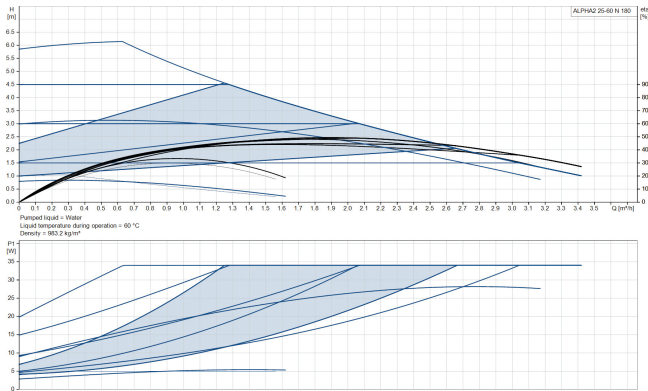

Ampere

0.32 A

Last modified date: 25/02/2026

Bosta UK Ltd.
Reflection House
Olding Road
Bury St. Edmunds
Suffolk
IP33 3TA
T +44 (0) 1284 716580
E enquiries@bosta.co.uk
<http://www.bosta.com>