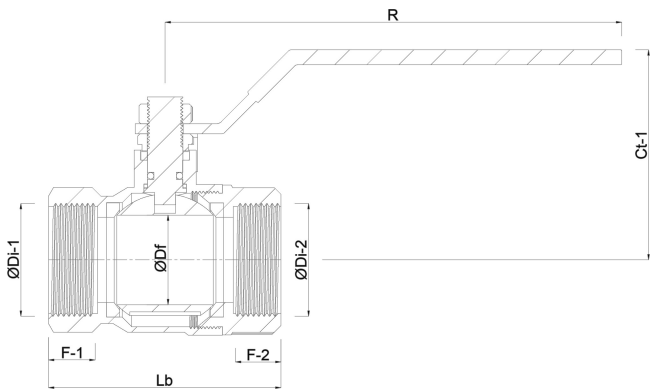

**VIR Ball valve PP 1" female
thread 16bar DN25 black type
228 Arctic (7026937)**

TECHNICAL SPECIFICATIONS

Colour	black
Type	228 Arctic
Material	PP
Colour lever	blue
Connection	female thread
Temperature range	-20°C - 75°C
Pressure	16 bar
Size	1"
DN	25

DIMENSIONS

Ct-1	70 mm
F-1	20 mm
F-2	20 mm
Lb	83 mm
R	120 mm
ØDf	25 mm

ØDi-1 1 "

ØDi-2 1 "

Last modified date: 23/02/2026

Bosta UK Ltd.
Reflection House
Olding Road
Bury St. Edmunds
Suffolk
IP33 3TA
T +44 (0) 1284 716580
E enquiries@bosta.co.uk
<http://www.bosta.com>