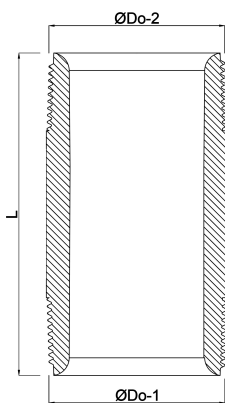

Profec Nr. 23 Pipe nipple steel black 1" male thread 16bar 80 mm (1164080)

TECHNICAL SPECIFICATIONS

Material steel black

Connection male thread

DIN Standard DIN 2982

Fitting nr. Nr. 23

Pressure 16 bar

Size 1"

Length 80 mm

DIMENSIONS

L 80 mm

ØDo-1 1"

ØDo-2 1"

Last modified date: 22/02/2026

Bosta UK Ltd.
Reflection House
Olding Road
Bury St. Edmunds
Suffolk
IP33 3TA
T +44 (0) 1284 716580
E enquiries@bosta.co.uk
<http://www.bosta.com>