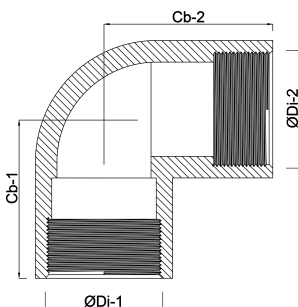

**Profec Nr. 90 Elbow 90°
stainless steel 316 1/4" female
thread 16bar (0080006)**

TECHNICAL SPECIFICATIONS

Material stainless steel 316

Connection female thread

Fitting nr. Nr. 90

Pressure 16 bar

Max. temp. 100 °C

Size 1/4"

DIMENSIONS

Cb-1 18 mm

Cb-2 18 mm

ØDi-1 1/4 "

ØDi-2 1/4 "

β 90 °

Last modified date: 20/02/2026