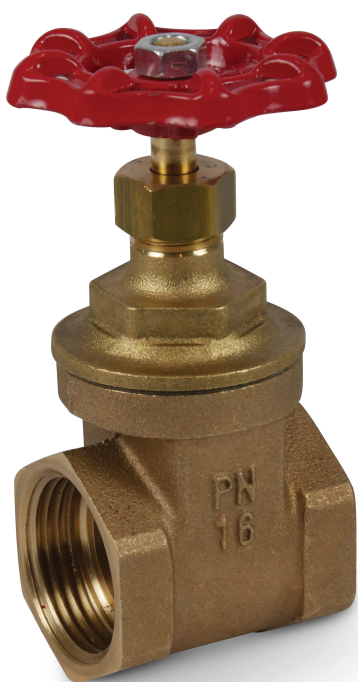

Profec Gate valve bronze 1" female thread 16bar DN25 (7031895)

TECHNICAL SPECIFICATIONS

Material bronze

Operation handwheel

Colour lever red

Handle material aluminium

Material valve bronze

Material spindle brass

Material housing bronze

Material seal EPDM

Connection female thread

Max. temperature 80 °C

Pressure 16 bar

Size 1"

Length 47 mm

DN 25

DIMENSIONS

Ct-1 91 mm

F-1 11 mm

F-2 11 mm

Lb 47 mm

R 55 mm

ØDi-1 1 "

ØDi-2 1 "