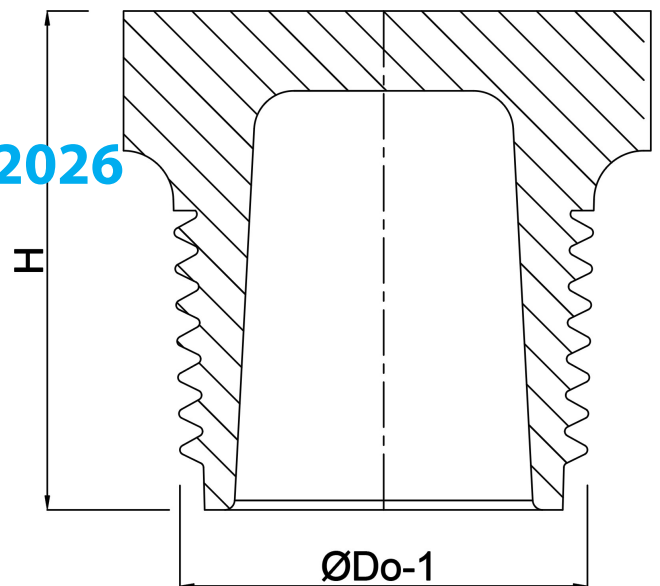

# Plug PP 1/2" male thread 10bar grey (0330167)

# TECHNICAL SPECIFICATIONS

Colour grey

Material PP

Connection male thread

Pressure 10 bar

Max. temp. 80 °C

Size 1/2"

## DIMENSIONS

H 22.5 mm

ØDo-1 1/2 "

**Last modified date: 21/02/2026**

Bosta UK Ltd.  
Reflection House  
Olding Road  
Bury St. Edmunds  
Suffolk  
IP33 3TA  
T +44 (0) 1284 716580  
E [enquiries@bosta.co.uk](mailto:enquiries@bosta.co.uk)