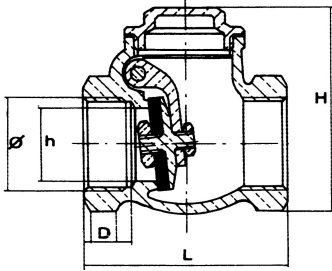

# TECHNICAL SPECIFICATIONS

|                   |               |
|-------------------|---------------|
| Type              | 790           |
| Material          | brass         |
| Material valve    | brass         |
| Material cover    | brass         |
| Valve shape       | flap          |
| Material housing  | brass         |
| Material seal     | NBR           |
| Connection        | female thread |
| Gasket            | NBR           |
| Temperature range | 0°C - 90°C    |
| Opening pressure  | 0,5 bar       |
| Size              | 3/8"          |
| Length            | 43 mm         |
| DN                | 10            |
| Pressure          | 16 bar        |

## DIMENSIONS

Construction length 235

Ct-1 35 mm

L 43 mm

L1 8 mm