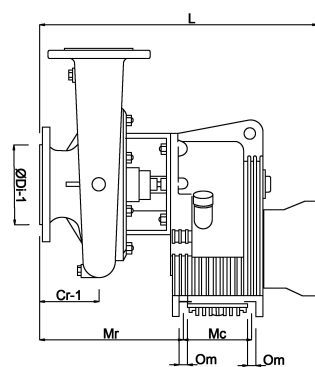

# TECHNICAL SPECIFICATIONS

Colour green

Material cast iron

Shaft steel

Pump body cast iron

Material impeller 1 cast iron

Connection DIN flange

Max. temperature 60 °C

Impellers 1

Type T3-80A

Output Power 75 HP

Max. head 117 m

Size DN65 x DN105

Max flow rate 93 m<sup>3</sup>/h

# DIMENSIONS

Cb-1 254 mm

Cr-1 105 mm

G-1 240 mm

H 504 mm

H-1 504 mm

L 506 mm

Mc 130 mm

Mr 365 mm

O 15 mm

W-1 270 mm

ØDi-1 80 mm

ØDi-2 65 mm