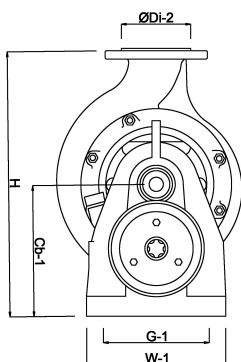

# TECHNICAL SPECIFICATIONS

Colour green

Material cast iron

Shaft steel

Pump body cast iron

Material impeller 1 cast iron

Connection DIN flange

Max. temperature 60 °C

Impellers 1

Type T3-80A

Output Power 75 HP

Max. head 117 m

Size DN65 x DN105

Max flow rate 93 m<sup>3</sup>/h

# DIMENSIONS

Cb-1 254 mm

Cr-1 105 mm

G-1 240 mm

H 504 mm

H-1 504 mm

L 506 mm

Mc 130 mm

Mr 365 mm

O 15 mm

W-1 270 mm

ØDi-1 80 mm

ØDi-2 65 mm