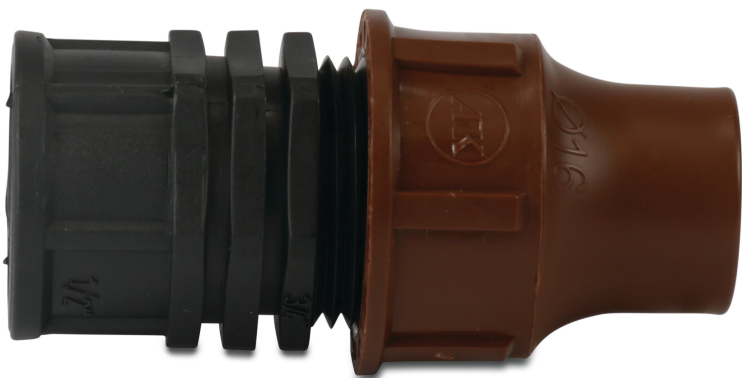

**Adaptor PP 16 mm x 1/2" lock x
female thread 6bar brown type
BF-62-50 lock (7021550)**

TECHNICAL SPECIFICATIONS

Colour	brown
Material	PP
Connection	lock x female thread
Pressure	6 bar
Type	BF-62-50 lock
Size	16 mm x 1/2"
Length	70 mm