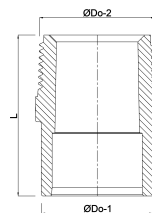

**Profec Adaptor bush PVC-U 1
1/2" x 1 1/2" imperial glue
socket x male thread 10bar
grey (0169774)**

TECHNICAL SPECIFICATIONS

Colour	grey
Material	PVC-U
Connection	imperial glue socket x male thread
Pressure	10 bar
Size	1 1/2" x 1 1/2"
Length	61 mm
Weight	0.083 kg
Spanner	62

DIMENSIONS

K-1	62 mm
L	61 mm
ØDi-1	1 1/2 "
ØDo-2	1 1/2 "

Last modified date: 20/02/2026

Bosta UK Ltd.
Reflection House
Olding Road
Bury St. Edmunds
Suffolk
IP33 3TA
T +44 (0) 1284 716580
E enquiries@bosta.co.uk
<http://www.bosta.com>