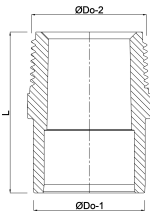

**Profec Adaptor bush PVC-U 1  
1/2" x 1 1/2" imperial glue  
socket x male thread 10bar  
grey (0169774)**

# TECHNICAL SPECIFICATIONS

Colour	grey
Material	PVC-U
Connection	imperial glue socket x male thread
Pressure	10 bar
Size	1 1/2" x 1 1/2"
Length	61 mm
Weight	0.083 kg
Spanner	62

## DIMENSIONS

L	61 mm
ØDi-1	1 1/2 "
ØDo-2	1 1/2 "
K-1	62 mm

**Last modified date: 10/10/2025**

Bosta UK Ltd.  
Reflection House  
Olding Road  
Bury St. Edmunds  
Suffolk  
IP33 3TA  
T +44 (0) 1284 716580  
E [enquiries@bosta.co.uk](mailto:enquiries@bosta.co.uk)  
<http://www.bosta.com>