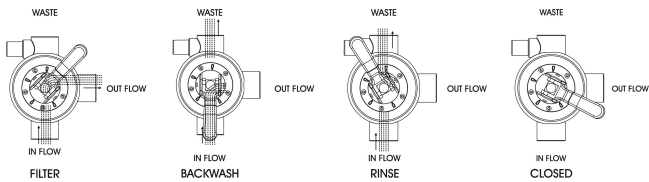

**Flotide Multiport valve 1 1/2"  
female thread 4bar black 6-  
way type Mega MFV 6-way  
clamp valve (0892725)**

**FLOTIDE**

# TECHNICAL SPECIFICATIONS

Colour	black
Type	Mega MFV 6-way clamp valve
Pressure	4 bar
Max. temp.	50 °C
Model	
Flow rate	17 30mJ/cm <sup>2</sup>
Size	1 1/2"
Connection	female thread

**Last modified date: 22/02/2026**