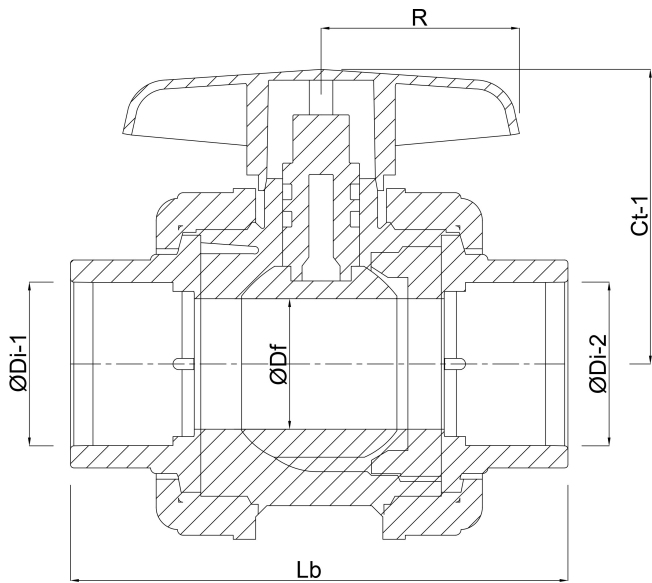

Handle material PVC-U

Housing construction 3-part

Material housing PVC-U

Material seal PE/EPDM

Connection glue socket

Temperature range 0°C - 60°C

Pressure 16 bar

Size 40 mm

DIMENSIONS

Ct-1 76 mm

Lb 151 mm

R 65 mm

$\varnothing D_f$ 32 mm

$\varnothing D_{i-1}$ 40 mm

$\varnothing D_{i-2}$ 40 mm

Last modified date: 20/02/2026