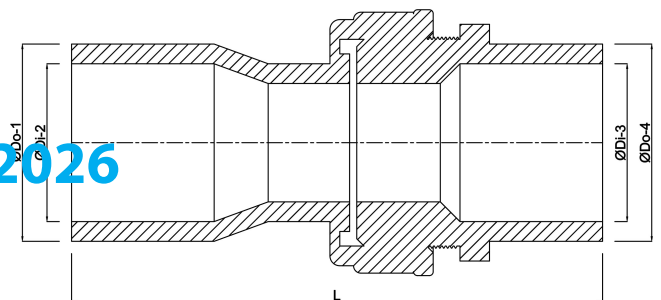

**VDL 2/3 union coupler PVC-U
32 mm x 32/40 mm glue socket
x glue socket/glue spigot 10bar
grey (7002946)**

V-L Van de Lande

TECHNICAL SPECIFICATIONS

Colour	grey
Material	PVC-U
Material seal	EPDM
Pressure	10 bar
Size	32 mm x 32/40 mm
Connection	glue socket x glue socket/glue spigot

DIMENSIONS

L	104 mm
ØDi-2	32 mm
ØDi-3	32 mm
ØDo-1	1 1/4 "
ØDo-4	40 mm

Last modified date: 22/02/2026

Bosta UK Ltd.
Reflection House
Olding Road
Bury St. Edmunds
Suffolk
IP33 3TA
T +44 (0) 1284 716580
E enquiries@bosta.co.uk
<http://www.bosta.com>