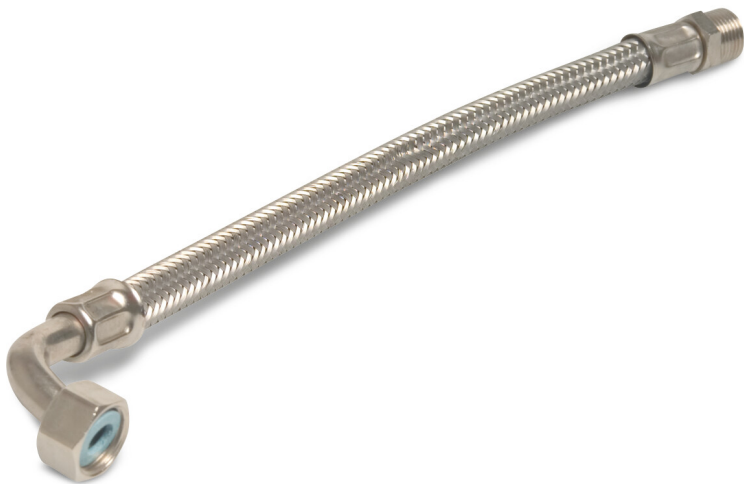

**Braided hose 90° stainless  
steel/silicone 1" male thread x  
female threaded nut 6bar  
60cm KTW/DVGW type angled  
(0081135)**

# TECHNICAL SPECIFICATIONS

Type	angled
Material	stainless steel/silicone
Approval	KTW/DVGW
Connection	male thread x female threaded nut
Temperature range	-50°C - 200°C
Size	1"
Length	60 cm
Pressure	6 bar