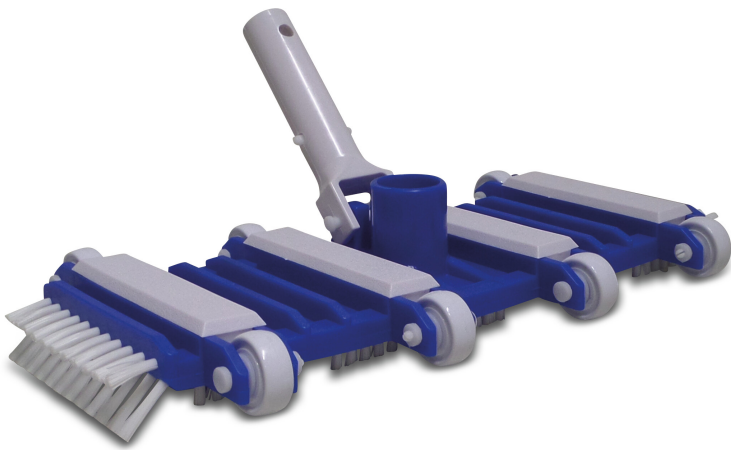

Flotide Vacuum head Single flex (0181038)

FLOTIDE

TECHNICAL SPECIFICATIONS

Model

Single flex

PRODUCT INFORMATION

Adjustable, for mounting directly in Ø 50 mm pipe.

Last modified date: 20/02/2026