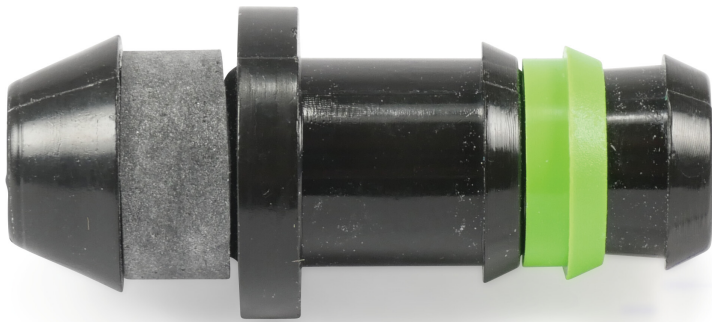

**Straight connector POM 16 mm
x 8 mm barbed x push-in 4bar
black (7031976)**

TECHNICAL SPECIFICATIONS

Colour	black
Material	POM
Connection	barbed x push-in
Pressure	4 bar
Size	16 mm x 8 mm

PRODUCT INFORMATION

Drill holes Ø 12 mm.

Last modified date: 23/02/2026

Bosta UK Ltd.
Reflection House
Olding Road
Bury St. Edmunds
Suffolk
IP33 3TA
T +44 (0) 1284 716580
E enquiries@bosta.co.uk
<http://www.bosta.com>