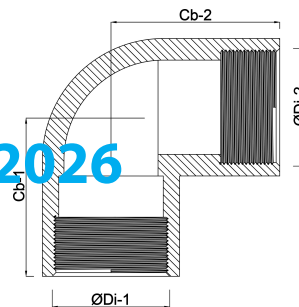

# Elbow 90° PP 1" female thread 10bar grey (0330109)

# TECHNICAL SPECIFICATIONS

Colour	grey
Material	PP
Connection	female thread
Pressure	10 bar
Max. temp.	80 °C
Size	1"

## DIMENSIONS

Cb-1	29.5 mm
Cb-2	29.5 mm
ØDi-1	1 "
ØDi-2	1 "
β	90 °

Last modified date: 21/02/2026

Bosta UK Ltd.  
Reflection House  
Olding Road  
Bury St. Edmunds  
Suffolk  
IP33 3TA  
T +44 (0) 1284 716580  
E [enquiries@bosta.co.uk](mailto:enquiries@bosta.co.uk)  
<http://www.bosta.com>