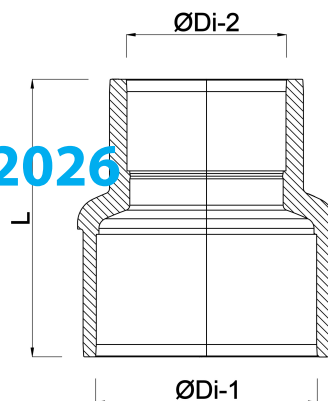

VDL Reducer socket PVC-U 200 mm x 160 mm glue socket 10bar grey (7018291)

VL Van de Lande

TECHNICAL SPECIFICATIONS

Colour grey

Material PVC-U

Connection glue socket

Size 200 mm x 160 mm

Pressure 10 bar

DIMENSIONS

L 239 mm

P-1 107 mm

P-2 87 mm

ØDi-1 200 mm

ØDi-2 160 mm

Last modified date: 24/02/2026

Bosta UK Ltd.
Reflection House
Olding Road