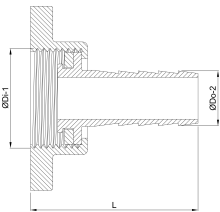

**Profec Hose tail 2/3 union  
adaptor brass 1" x 25 mm  
female threaded nut x hose tail  
type flat seal (0423313)**

# TECHNICAL SPECIFICATIONS

Type	flat seal
Material	brass
Connection	female threaded nut x hose tail
Max. temp.	120 °C
Size	1" x 25 mm
Max. temperature	120 °C

## DIMENSIONS

Dq-2	24 mm
L	38 mm
Lq-2	27 mm
Nq-2	4
ØDi-1	1 "
ØDo-2	25 mm

**Last modified date: 21/02/2026**

Bosta UK Ltd.  
Reflection House  
Olding Road  
Bury St. Edmunds  
Suffolk  
IP33 3TA  
T +44 (0) 1284 716580  
E [enquiries@bosta.co.uk](mailto:enquiries@bosta.co.uk)  
<http://www.bosta.com>