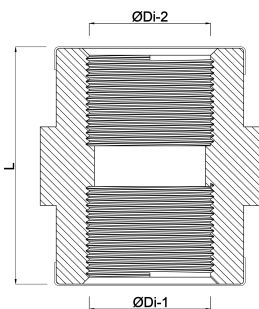

# TECHNICAL SPECIFICATIONS

Material stainless steel 316

Connection female thread

Fitting nr. Nr. 270

Max. temp. 100 °C

Size 3/4"

Length 35,0 mm

Pressure 16 bar

## DIMENSIONS

L 34.7 mm

ØDi-1 3/4 "

ØDi-2 3/4 "

ØDo-1 30.5 mm

**Last modified date: 09/10/2025**

Bosta UK Ltd.  
Reflection House  
Olding Road  
Bury St. Edmunds  
Suffolk  
IP33 3TA  
T +44 (0) 1284 716580  
E [enquiries@bosta.co.uk](mailto:enquiries@bosta.co.uk)  
<http://www.bosta.com>