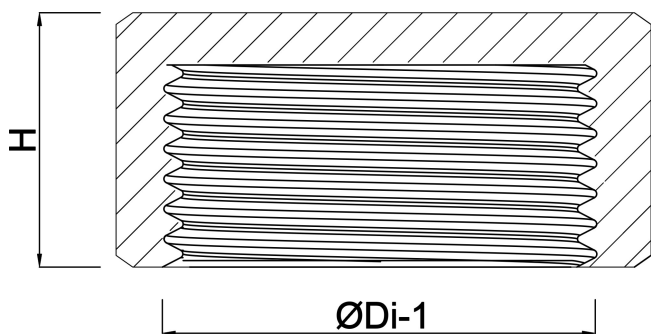

**Profec Cap PVC-U 2 1/2" female  
thread 10bar grey type plain  
(7036405)**

# TECHNICAL SPECIFICATIONS

Colour	grey
Type	plain
Material	PVC-U
Material seal	EPDM
Connection	female thread
Pressure	10 bar
Size	2 1/2"

## DIMENSIONS

H	58 mm
ØDi-1	2 1/2 "