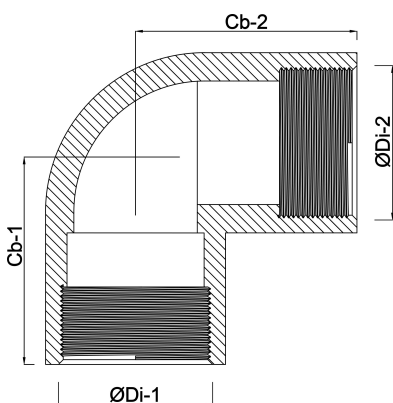

**Profec Nr. 90 Elbow 90° cast  
iron black 2" x 3/4" female  
thread 25bar DVGW (7044006)**

# TECHNICAL SPECIFICATIONS

Material cast iron black

Approval DVGW

Connection female thread

Fitting nr. Nr. 90

Temperature range -20°C - 120°C

Pressure 25 bar

Size 2" x 3/4"

## DIMENSIONS

ØDi-1 2 "

ØDi-2 3/4 "

β 90 °

**Last modified date: 22/02/2026**

Bosta UK Ltd.  
Reflection House  
Olding Road  
Bury St. Edmunds  
Suffolk  
IP33 3TA  
T +44 (0) 1284 716580  
E [enquiries@bosta.co.uk](mailto:enquiries@bosta.co.uk)  
<http://www.bosta.com>