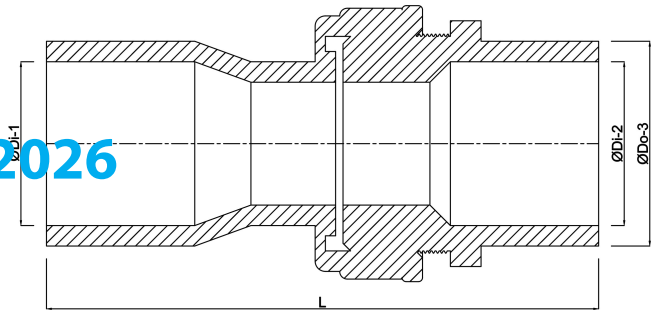

**VDL Union coupler PVC-U 25
mm x 25/32 mm glue socket x
glue socket/glue spigot 16bar
grey (0110020)**

VL Van de Lande

TECHNICAL SPECIFICATIONS

Colour	grey
Material	PVC-U
Material seal	EPDM
Connection	glue socket x glue socket/glue spigot
Size	25 mm x 25/32 mm
Pressure	16 bar

DIMENSIONS

L	105 mm
Mold	hand formed
P-1	27 mm
P-2	22 mm
ØDi-1	25 mm
ØDi-2	32 mm
ØDo-1	1 "
ØDo-3	25 mm

Last modified date: 20/02/2026

Bosta UK Ltd.
Reflection House
Olding Road
Bury St. Edmunds
Suffolk
IP33 3TA
T +44 (0) 1284 716580
E enquiries@bosta.co.uk
<http://www.bosta.com>