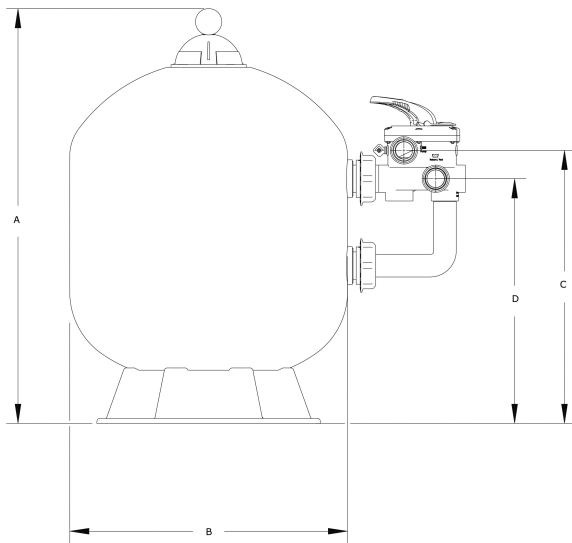

Norsup Sand filter PP 1 1/2" female thread 3,75bar grey type S620 (7024555)

NORSUP

TECHNICAL SPECIFICATIONS

Colour	grey
Material	PP
Connection	female thread
Pressure	3,75 bar
Max. temp.	40 °C
Type	S620
Capacity	14 m ³ /h
Size	1 1/2"
Diameter	620 mm
Weight	14 kg
Sand	150 kg
Filter area	0.29 m ²
Max. pool vol.	70 m ³

DIMENSIONS

A	830 mm
B	24.5 "

B 25 " inch

B 620 mm

C 449 mm

D 299 mm

PRODUCT INFORMATION

- High quality PP filter tank
- Extremely high maximum working pressure up to 3,75 bar
- Praher 6-way valve included
- 10 years tank warranty + 5 years valve warranty