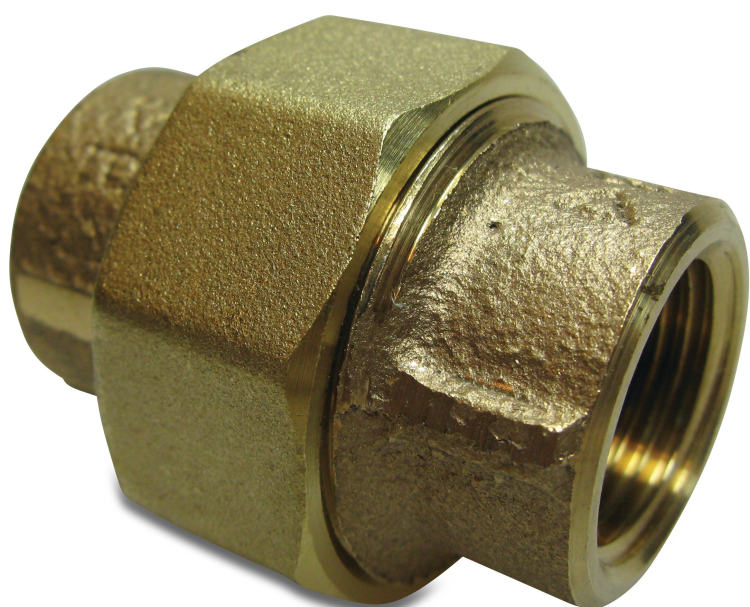

**Nr. 340 Union coupler bronze 1
1/2" female thread 25bar type
conical (0720550)**

TECHNICAL SPECIFICATIONS

Type	conical
Material	bronze
Connection	female thread
Fitting nr.	Nr. 340
Size	1 1/2"
Length	57 mm
Pressure	25 bar